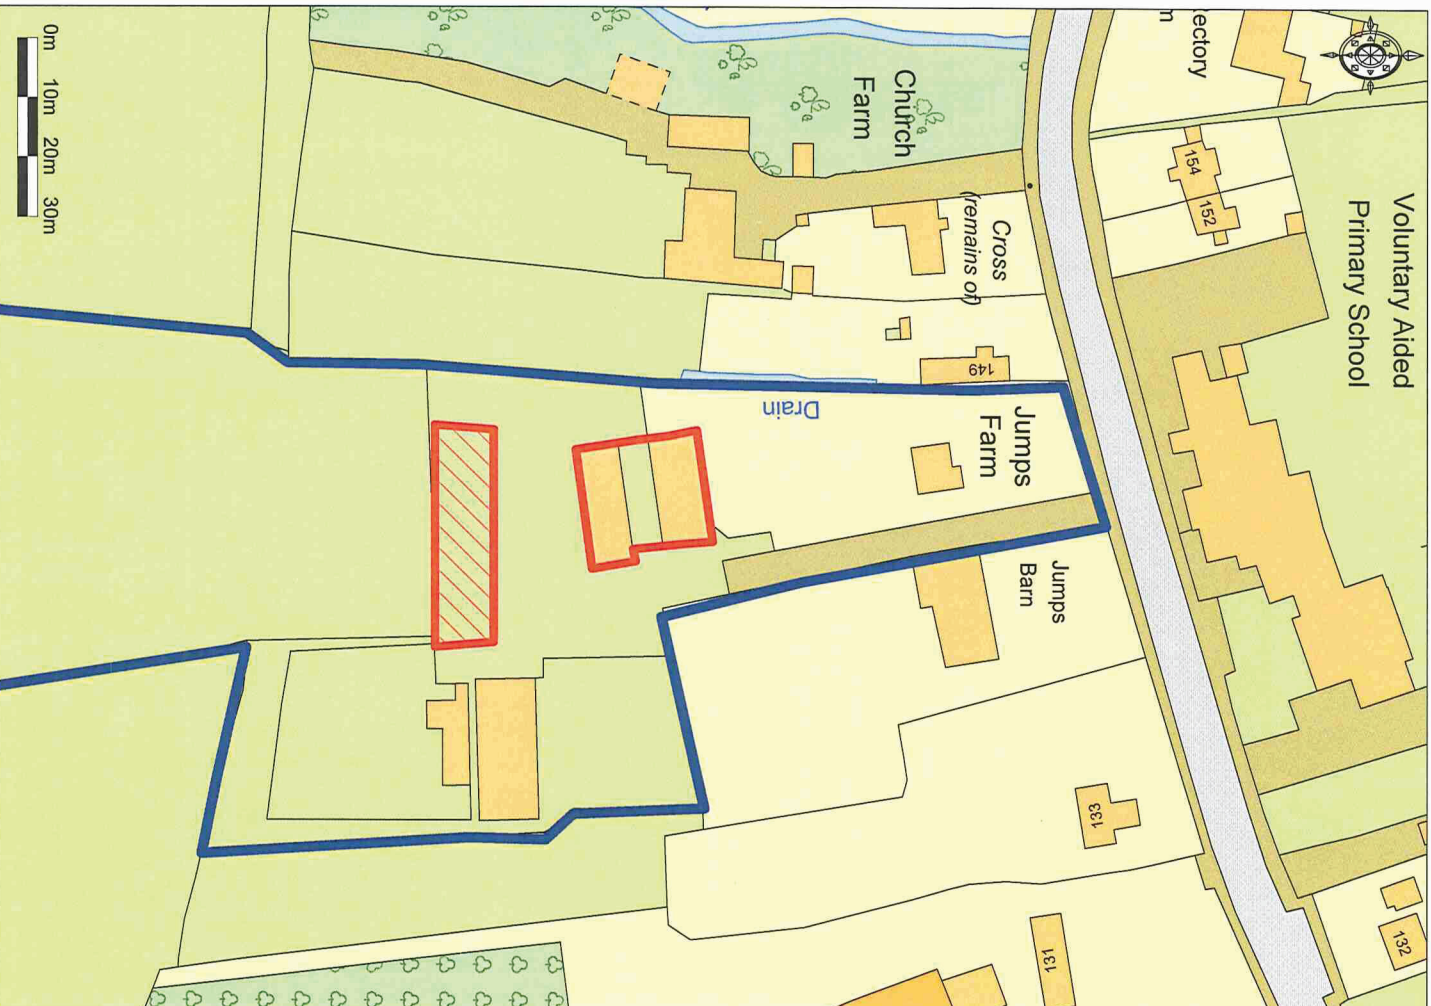

Parking Area for Office Hatched in Red

Plan Ref: 1944-2